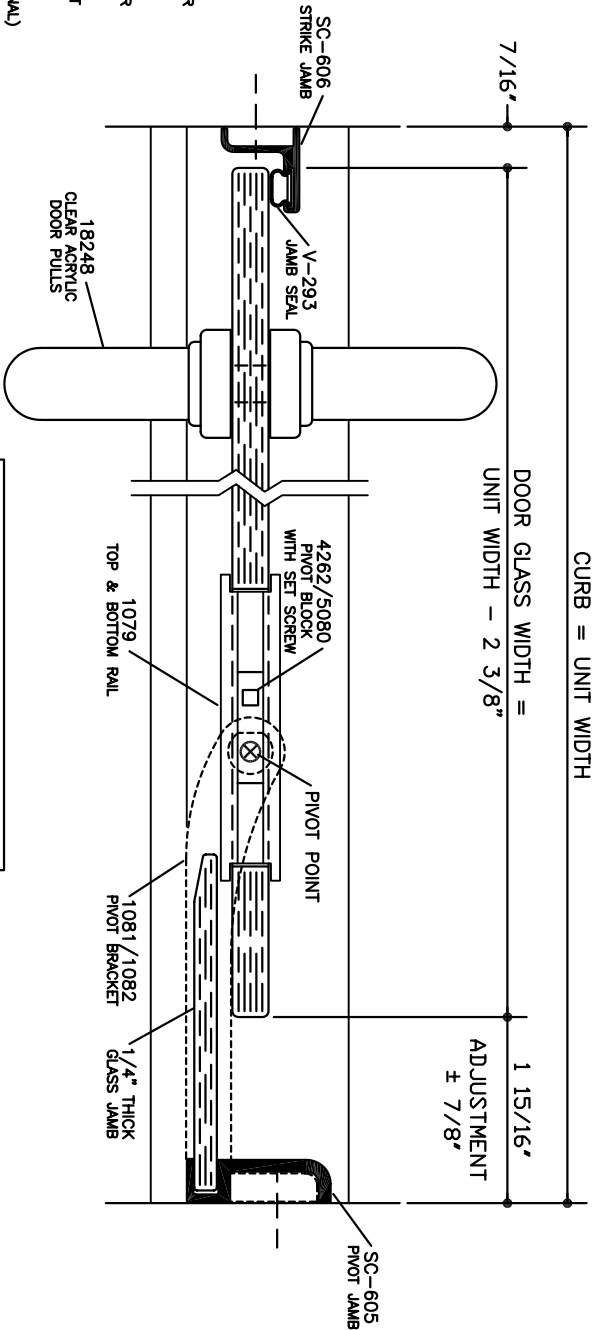

VERTICAL CROSS SECTIONS

DOOR PANEL GLASS

ADJUSTABLE STRIKE JAMB

HORIZONTAL CROSS SECTION

1/2 SIZE DETAIL

SERIES

1038

FRAMELESS PIVOT DOOR

NOTE: Glazing material for all KD units and Glazed units must conform to Ansi Z97.1 and CPSC Standard 16 CFC 1201 Category I and II.

EPH-N00-06165
DATE: 5-28-04

ALUMAX
BATH ENCLOSURES

a product of ALCOA
PO Box 40 - Magnolia, AR 71754-0040 - (870) 234-4260
www.alumaxbath.com