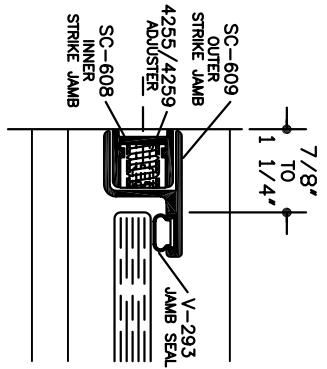

VERTICAL CROSS SECTIONS

DOOR PANEL GLASS

ADJUSTABLE STRIKE JAMB

HORIZONTAL CROSS SECTION

1/2 SIZE DETAIL

SERIES

1038

FRAMELESS PIVOT DOOR

NOTE: Glazing material for all KD units and Glazed units must conform to Ansi Z97.1 and CPSC Standard 16 CFC 1201 Category I and II.

EPH-N00-06165
DATE: 5-28-04

ALUMAX
BATH ENCLOSURES

a product of ALCOA
PO Box 40 - Magnolia, AR 71754-0040 - (870) 234-4260
www.alumaxbath.com