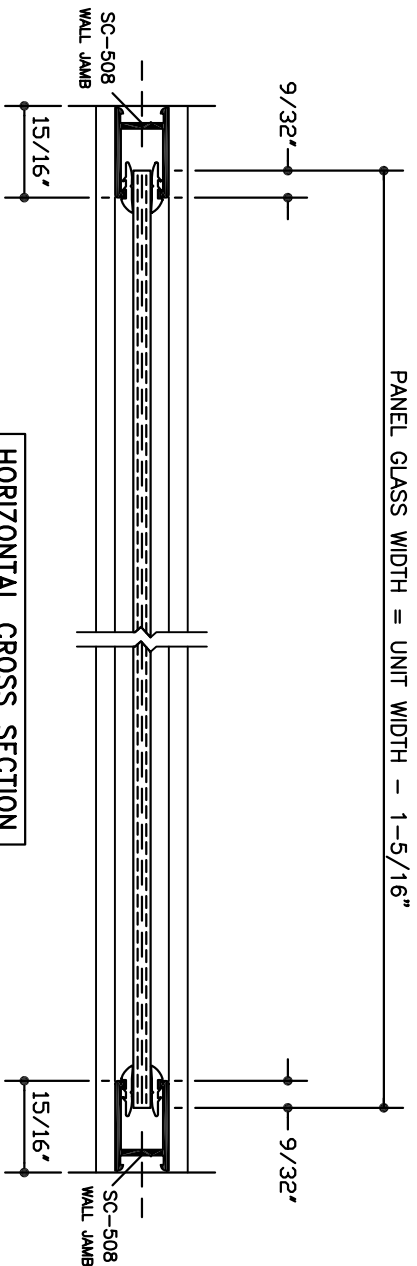

PANEL GLAZING VINYL		
GLASS THICKNESS	VERTICAL	HORIZONTAL
3/16"	V-226	V-225
1/4"	V-219	V-220

VERTICAL CROSS SECTION

HORIZONTAL CROSS SECTION

2-PIECE HEADER DETAIL

NOTE:
Two-piece header must not be used over pivot door panels.

1/2 SIZE DETAIL

NOTE: Glazing material for all KD units and Glazed units must conform to Ansi Z97.1 and CPSC Standard 16 CFC 1201 Category I and II.

EPH-N00-06133
DATE: 5-21-04

SERIES

FIXED
PANEL
WITH
2-PIECE
HEADER