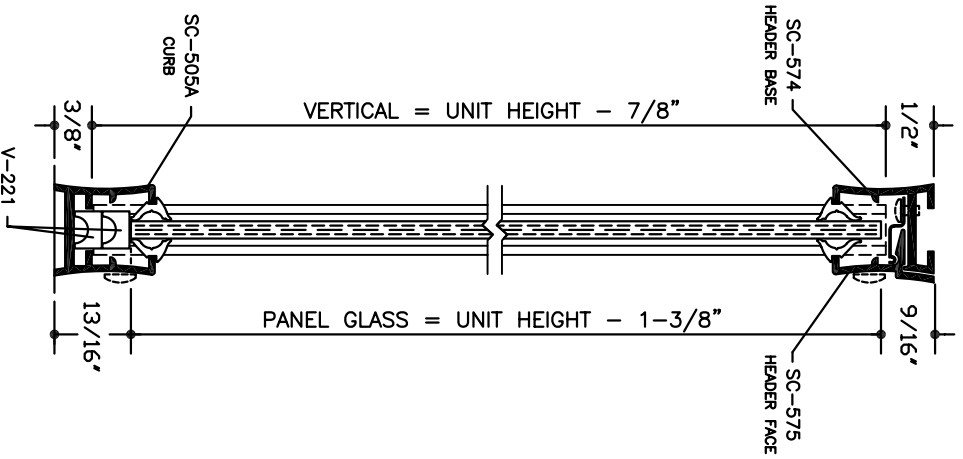

PANEL GLAZING VINYL		
GLASS THICKNESS	VERTICAL	HORIZONTAL
3/16"	V-226	V-225
1/4"	V-219	V-220

VERTICAL CROSS SECTION

HORIZONTAL CROSS SECTION

2-PIECE HEADER DETAIL

NOTE:
Two-piece header must not be used over pivot door panels.

1/2 SIZE DETAIL

NOTE: Glazing material for all KD units and Glazed units must conform to Ansi Z97.1 and CPSC Standard 16 CFC 1201 Category I and II.

EPH-N00-06133
DATE: 5-21-04

SERIES

FIXED
PANEL
WITH
2-PIECE
HEADER