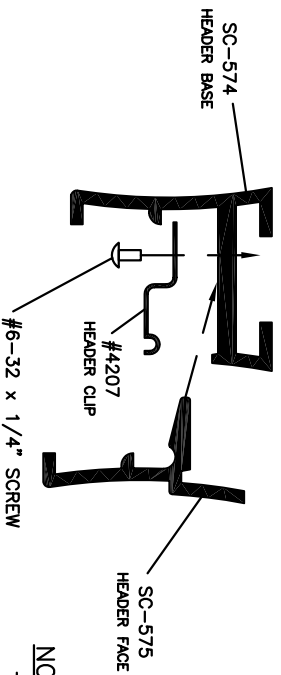

PANEL GLAZING VINYL		
GLASS THICKNESS	VERTICAL	HORIZONTAL
3/16"	V-226	V-225
1/4"	V-219	V-220

VERTICAL CROSS SECTION

HORIZONTAL CROSS SECTION

2-PIECE HEADER DETAIL

NOTE:
Two-piece header must not be used over pivot door panels.

1/2 SIZE DETAIL

NOTE: Glazing material for all KD units and Glazed units must conform to Ansi Z97.1 and CPSC Standard 16 CFC 1201 Category I and II.

EPH-N00-06133
DATE: 5-21-04

SERIES

FIXED
PANEL
WITH
2-PIECE
HEADER

ALUMAX
BATH ENCLOSURES

a product of ALCOA
PO Box 40 - Magnolia, AR 71754-0040 - (870) 234-4260
www.alumaxbath.com